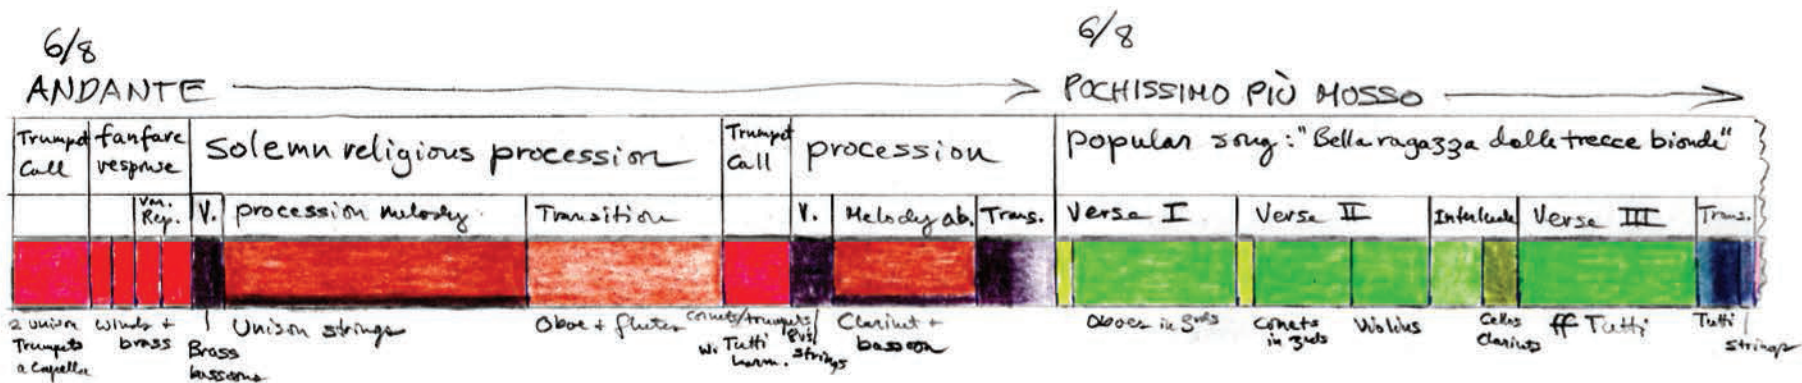

TCHAIKOVSKY : CAPRICCIO ITALIEN

MUSICMAP

BY LORENZO MITCHELL

(207) 374-5391 • mitchellmusicmap.com