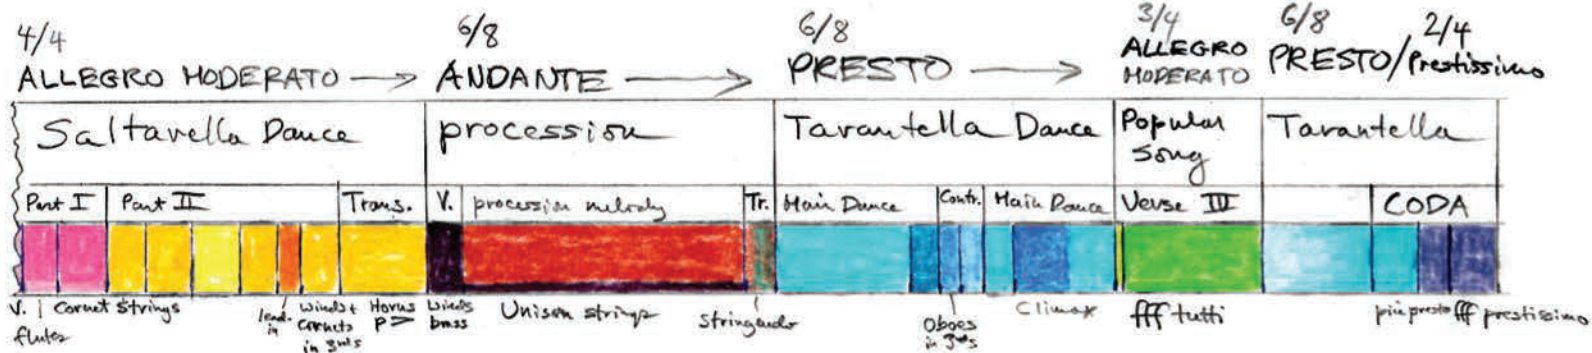

TCHAIKOVSKY : CAPRICCIO ITALIEN

MUSICMAP

BY LORENZO MITCHELL

(207) 374-5391 • mitchellmusicmap.com